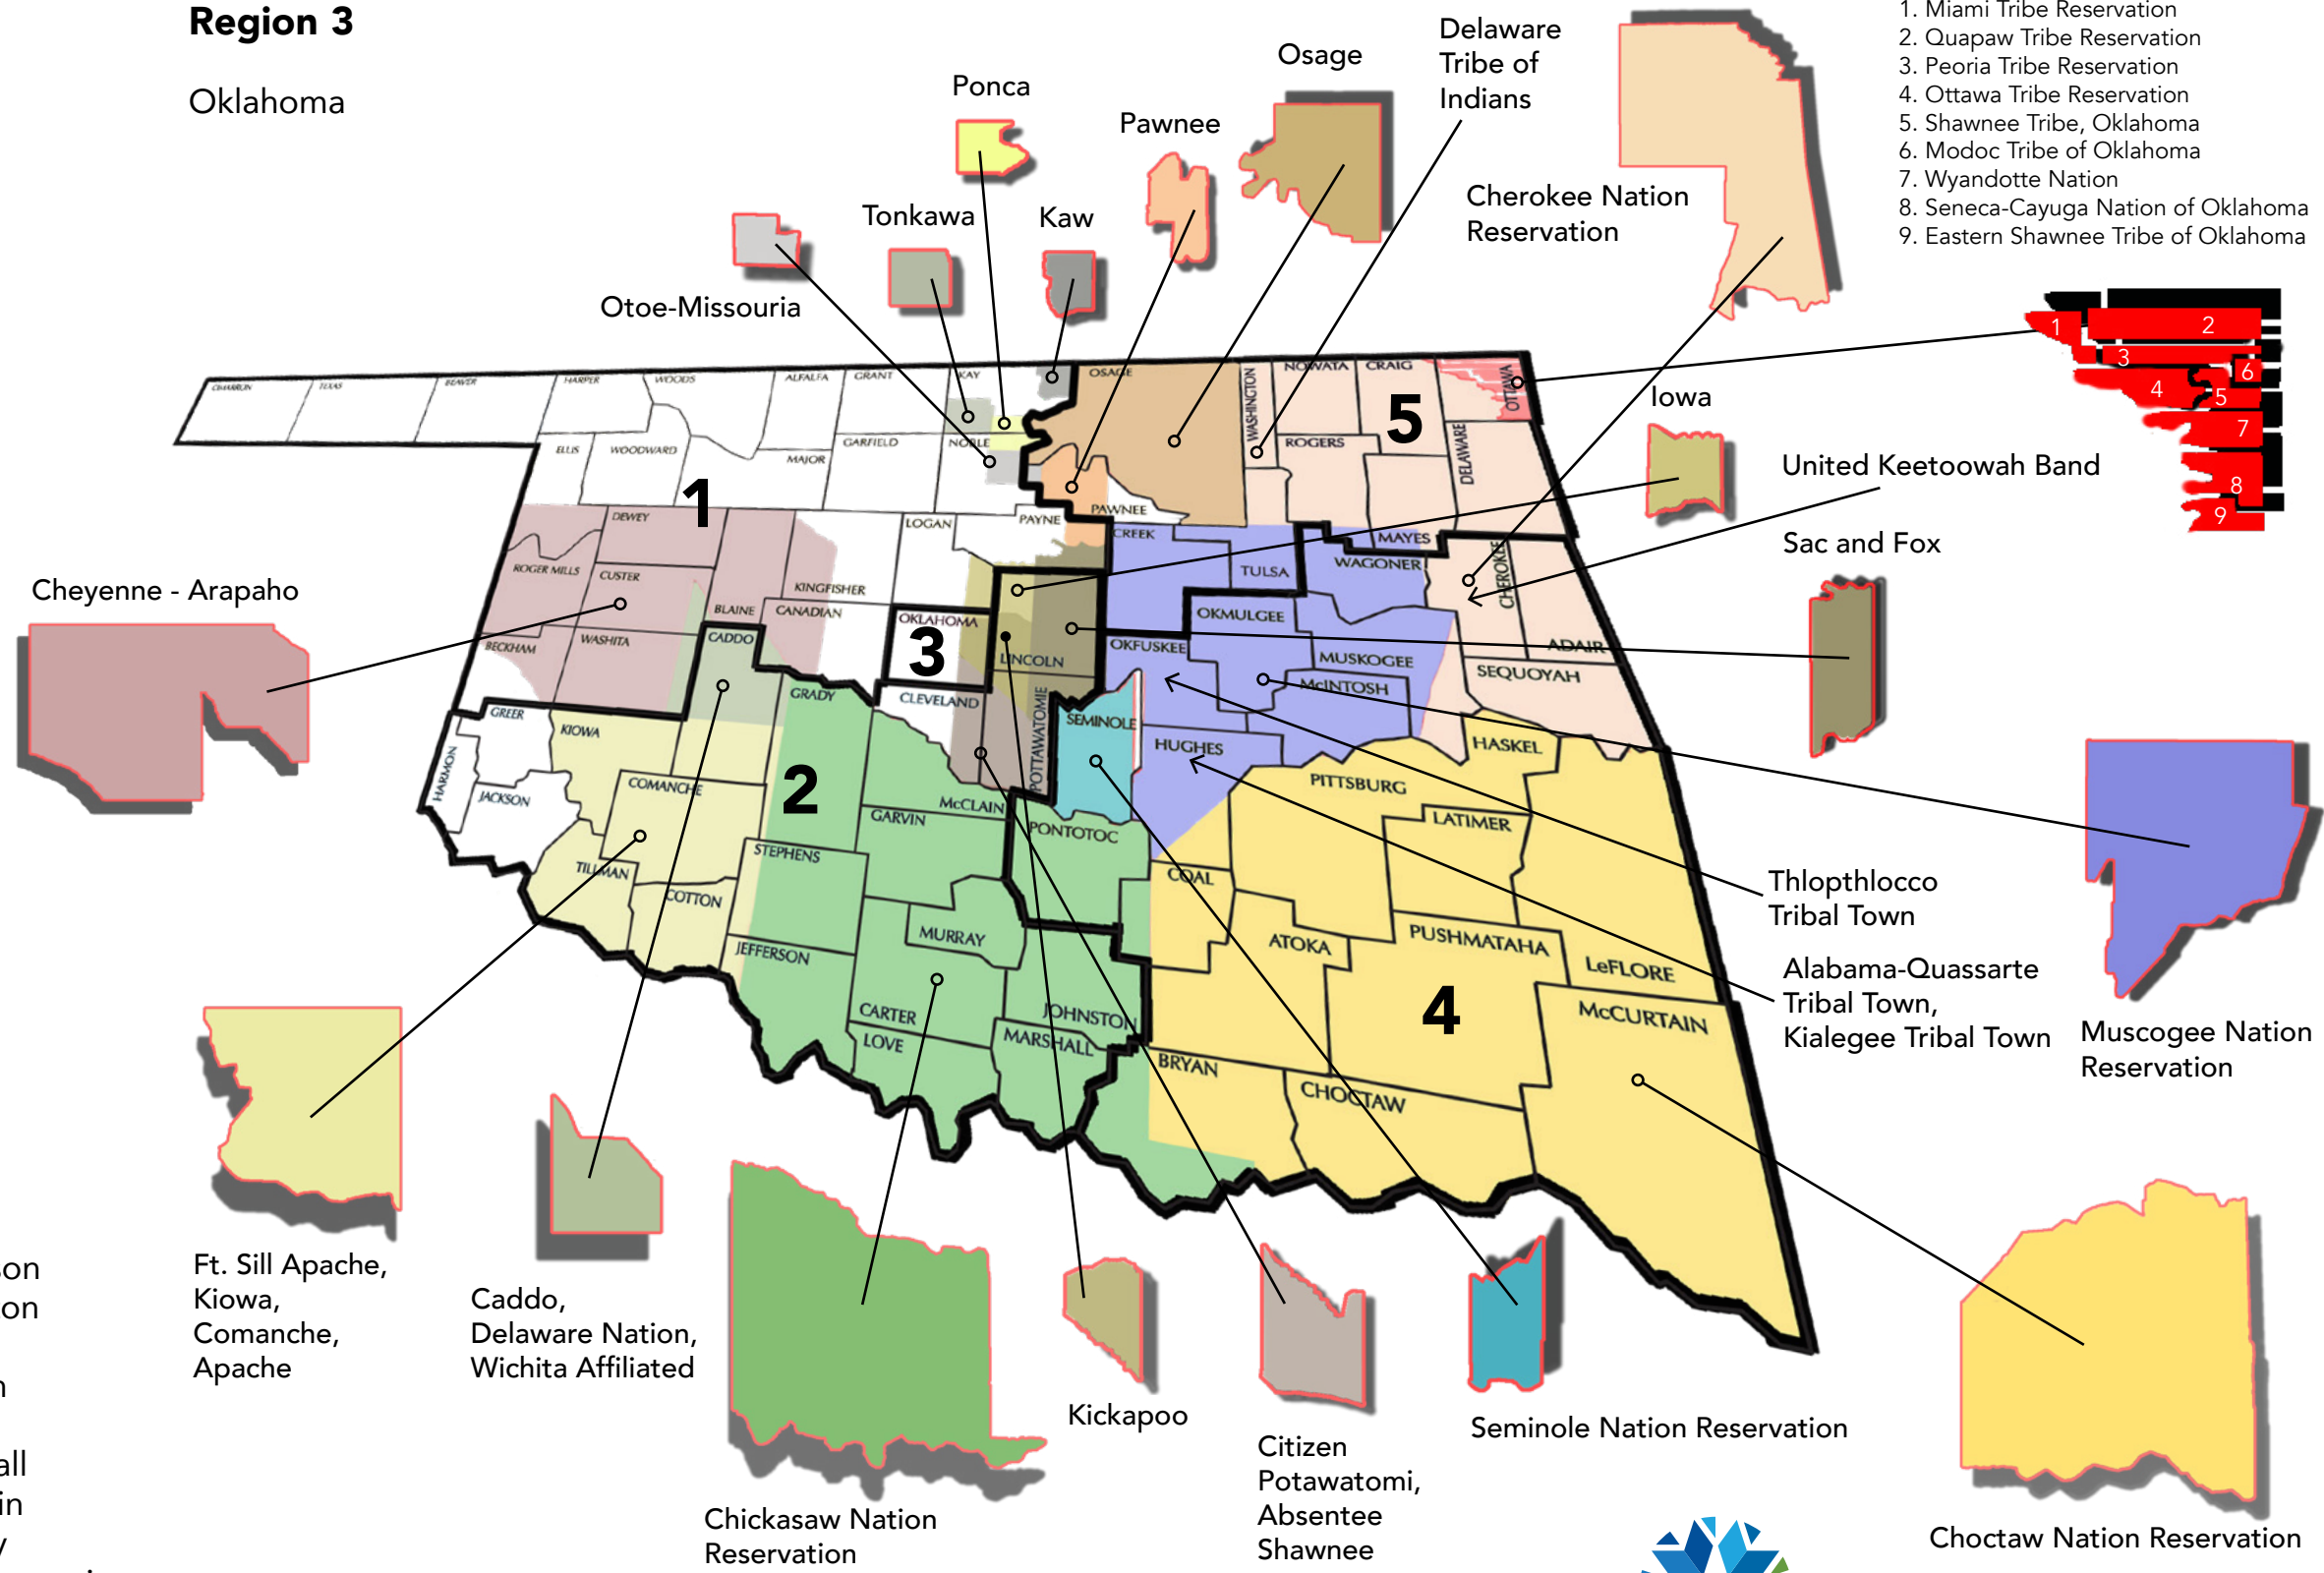

OKDHS CHILD WELFARE SERVICE REGIONS WITH COUNTIES AND TRIBAL JURISDICTIONS

Region 1

Alfalfa
Beaver
Beckham
Blaine
Canadian
Cimarron
Custer
Dewey
Ellis
Garfield
Grant
Harper
Kay
Kingfisher
Logan
Major
Noble
Payne
Roger Mills
Texas
Washita
Woods
Woodward

Region 2

Caddo
Carter
Cleveland
Comanche
Cotton
Garvin
Grady
Greer
Harmon
Jackson

Jefferson
Johnston
Kiowa
Lincoln
Love
Marshall
McClain
Murray
Pottawatomie
Stephens
Tillman

Region 3

Oklahoma

Region 5

Craig
Creek
Delaware
Mayes
Nowata
Osage
Ottawa
Pawnee
Rogers
Tulsa
Washington

<http://www.okdhs.org>

For full description of tribal jurisdictions go to BIA.GOV.

Thick line denotes region border
Thin line denotes county border